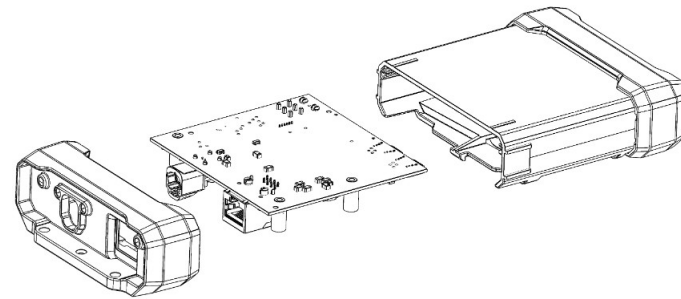

KVASER ARCUS HOUSING EAN: 73-30130-01813-6

ASSEMBLY

1.

2.

3.

4.

USE CASES

STACKABLE

Use with M4 or 5/32" inch threaded rod or bolt

ATTACHMENT

Fastening with 4mm or 5/32" inch screws

DIN RAIL