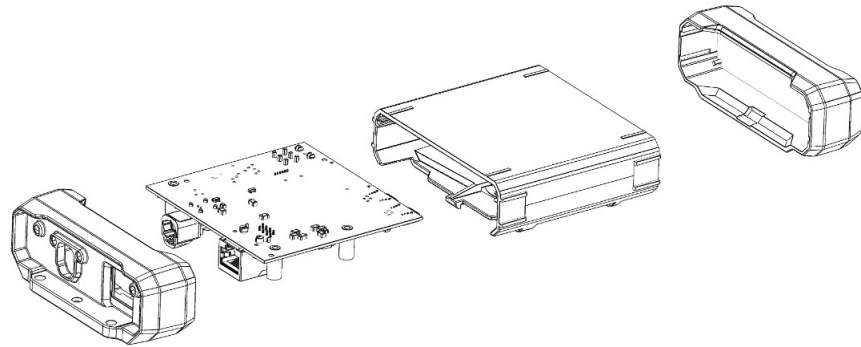

KVASER ARCUS HOUSING EAN: 73-30130-01813-6

ASSEMBLY

1.

2.

3.

4.

USE CASES

STACKABLE

Use with M4 or 5/32" inch threaded rod or bolt

ATTACHMENT

Fastening with 4mm or 5/32" inch screws

DIN RAIL